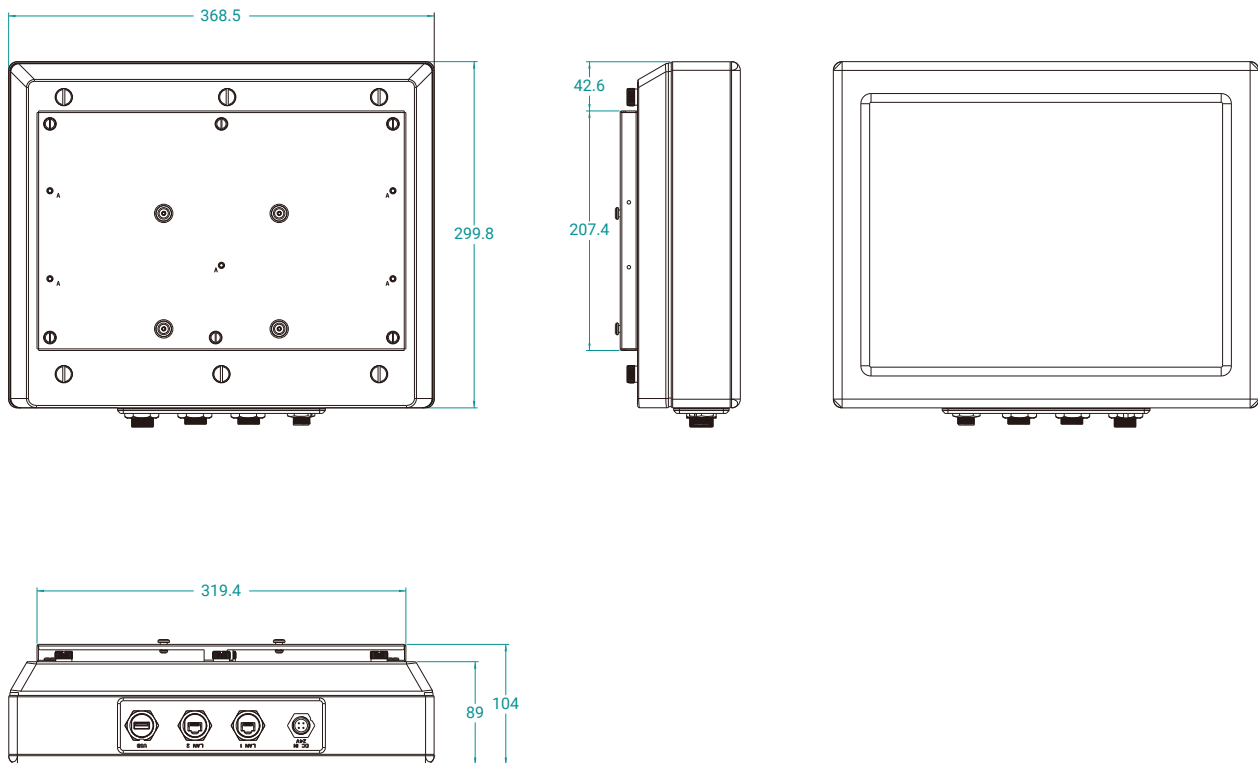

### Features

- 15" LCD, 1024 x 768 Resolution
- 5-Wire Resistive Touch
- Stainless Steel Enclosure
- Intel Celeron J1900 @ 1.99GHz / Atom E3845 @ 1.91GHz CPU
- Up to 8GB DDR3 SO-DIMM
- 1x Gigabit Ethernet
- 2x USB 2.0 ports
- Powered By 802.3bt Type 3/4 PoE

### Specifications

Model Name	ARP-5515AX-E01
<b>LCD Display</b>	
Display Size (Diagonal)	15.0 inch
Resolution	1024 x 768
Backlight Lifetime (Hours)	50,000
<b>Visual Characteristics</b>	
Colors	16.7 million
Aspect Ratio	4:3
Viewing Angle (V/H)	140° / 170°
Contrast Ratio	700 : 1
Brightness	300 nits (max)
<b>Touchscreen</b>	
Technology	5 Wire Resistive
Interface	USB X 2
Driver	Windows 7, Windows 10
<b>Enclosure</b>	
NEMA 4	N/A
NEMA 4x	Stainless Steel
<b>System</b>	
CPU	Intel Celeron J1900 @ 1.99GHz / Atom E3845 @ 1.91GHz CPU
Chipset	Bay Trail
Memory	Up to 8GB DDR3 SO-DIMM
Video Controller	Intel Gen7 Intel Graphics DX 11, OGL3.2
External Video Output	N/A
Storage Option	N/A
Compact Flash	N/A
Keyboard / Mouse	USB
Audio	N/A
Watchdog Timer	Programmable 1 - 255 sec
Remote Boot	ThinManager Ready, PXE
Expansion Slot	N/A
<b>I/O Communication</b>	
USB Port	2 x USB 2.0
Serial Port	N/A
IEEE 1394	N/A
LAN	1 x Gigabit
Parallel	N/A
GPIO	N/A
<b>Smart Battery</b>	
External Smart Battery	N/A
<b>OS Support</b>	
OS Support	Windows 7, Windows 10
<b>Power/Thermal Specs</b>	
Power Requirement (Max)	Powered By Poe 802.3bt Type 3/4
Power Consumption (Max)	28 W
Recommended Power Supply	40 W
Heat Dissipation	96 BTU/hr
<b>Physical Information</b>	
Mounting	Pedestal, VESA, Wall and Ceiling mount, Benchtop
Net Weight	32 Lbs/ 14.52 kg
Dimension (W x H x D)	14.51 x 12.42 x 4.09 inch 368.6 x 315.5 x 103.9 mm
Recommended Cutout Dimension (WxH)	N/A
IP/NEMA Rating	Meets NEMA 4X
Certification	N/A
<b>Environmental</b>	
Operating Temperature	0~50°C (32~122°F)
Storage Temperature	-20~60°C (-4~140°F)
Relative Humidity	0~95%

## Dimension Drawing

ARP-5515AX-E01

Size Unit: mm